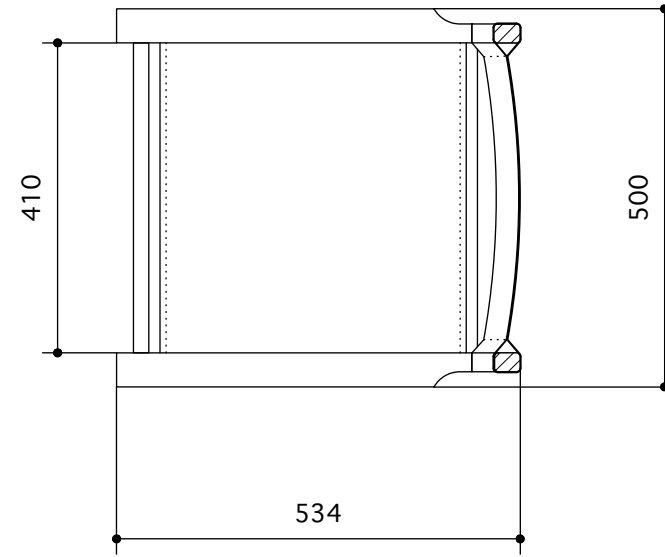

500

780

534

534

610

440

780

PROJECT AJIM
TITLE sail chair